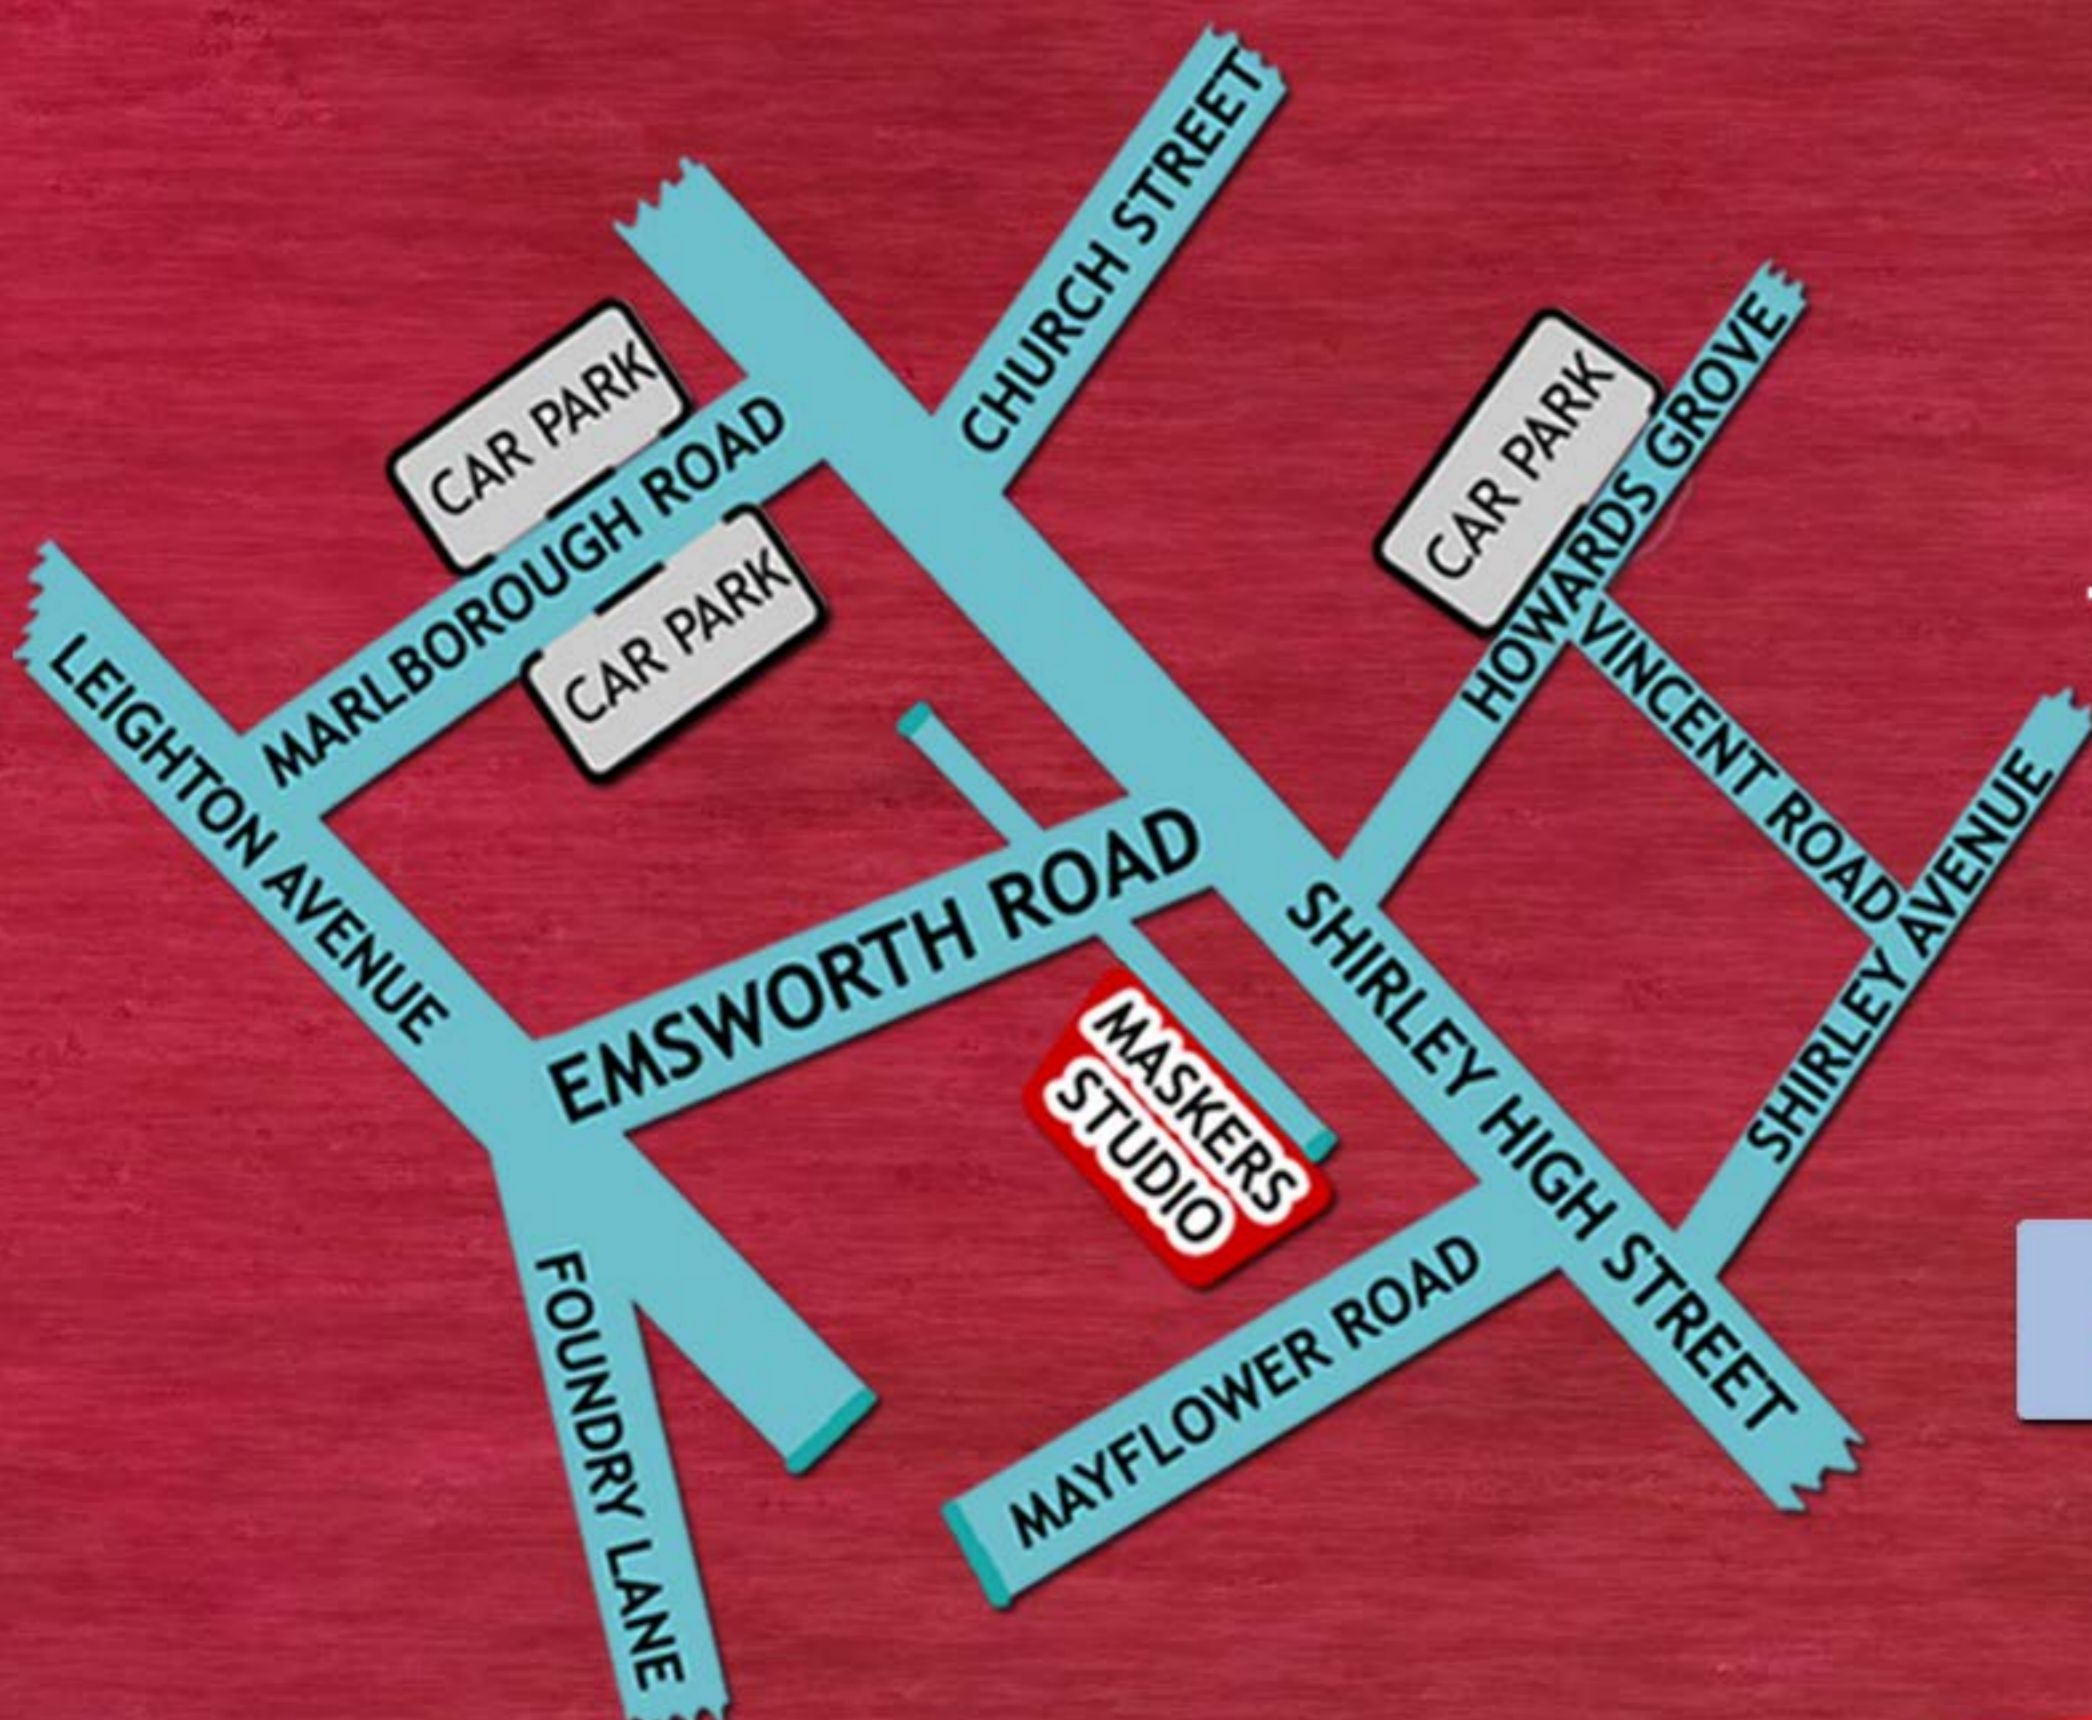

A warm welcome and licensed bar awaits you at our easy-to-find Studio Theatre.

Stairlift and disabled toilet facilities available.

There is no parking at the theatre but plenty of local car parks are available off Shirley High Street (no charge after 6pm).

maskers.org.uk

Find us on
Facebook

@MaskersTheatreCompany