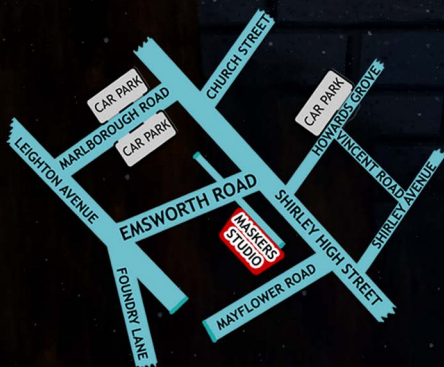

MASKERS
theatre company

Christmas with the Cratchits!

Traditional Christmas fun
with a mince pie and glass of mulled wine included in the ticket!

MASKERS STUDIO THEATRE
off Emsworth Road, Shirley, SO15 3LX

The Cratchit family let you into their home and share their favourite Christmas snippets!

In a traditional Maskers' offering, complete with mulled wine, mince pies and candlelit tables we are pleased to present an evenings entertainment with an unforgettable family. We join Dickens' favourite, loveable and warm-hearted Cratchit family, as they present to us an anthology of appropriate seasonal readings and music, varying from the serious to the comic; but, after a brief pause for wine and pies, it will appear that all is not as it seems! Be prepared for startling revelations of the terrible truth behind the Cratchits' cosy facade! However, in the end, sentiment must prevail over cynicism, as Dickens would demand, and all will be reconciled in some jolly 'Christmas Carols'!

Come and start your Christmas with us!

A warm welcome and licensed bar awaits you at our easy-to-find Studio Theatre.

Plenty of local car parks are available off Shirley High Street (no charge after 6pm).