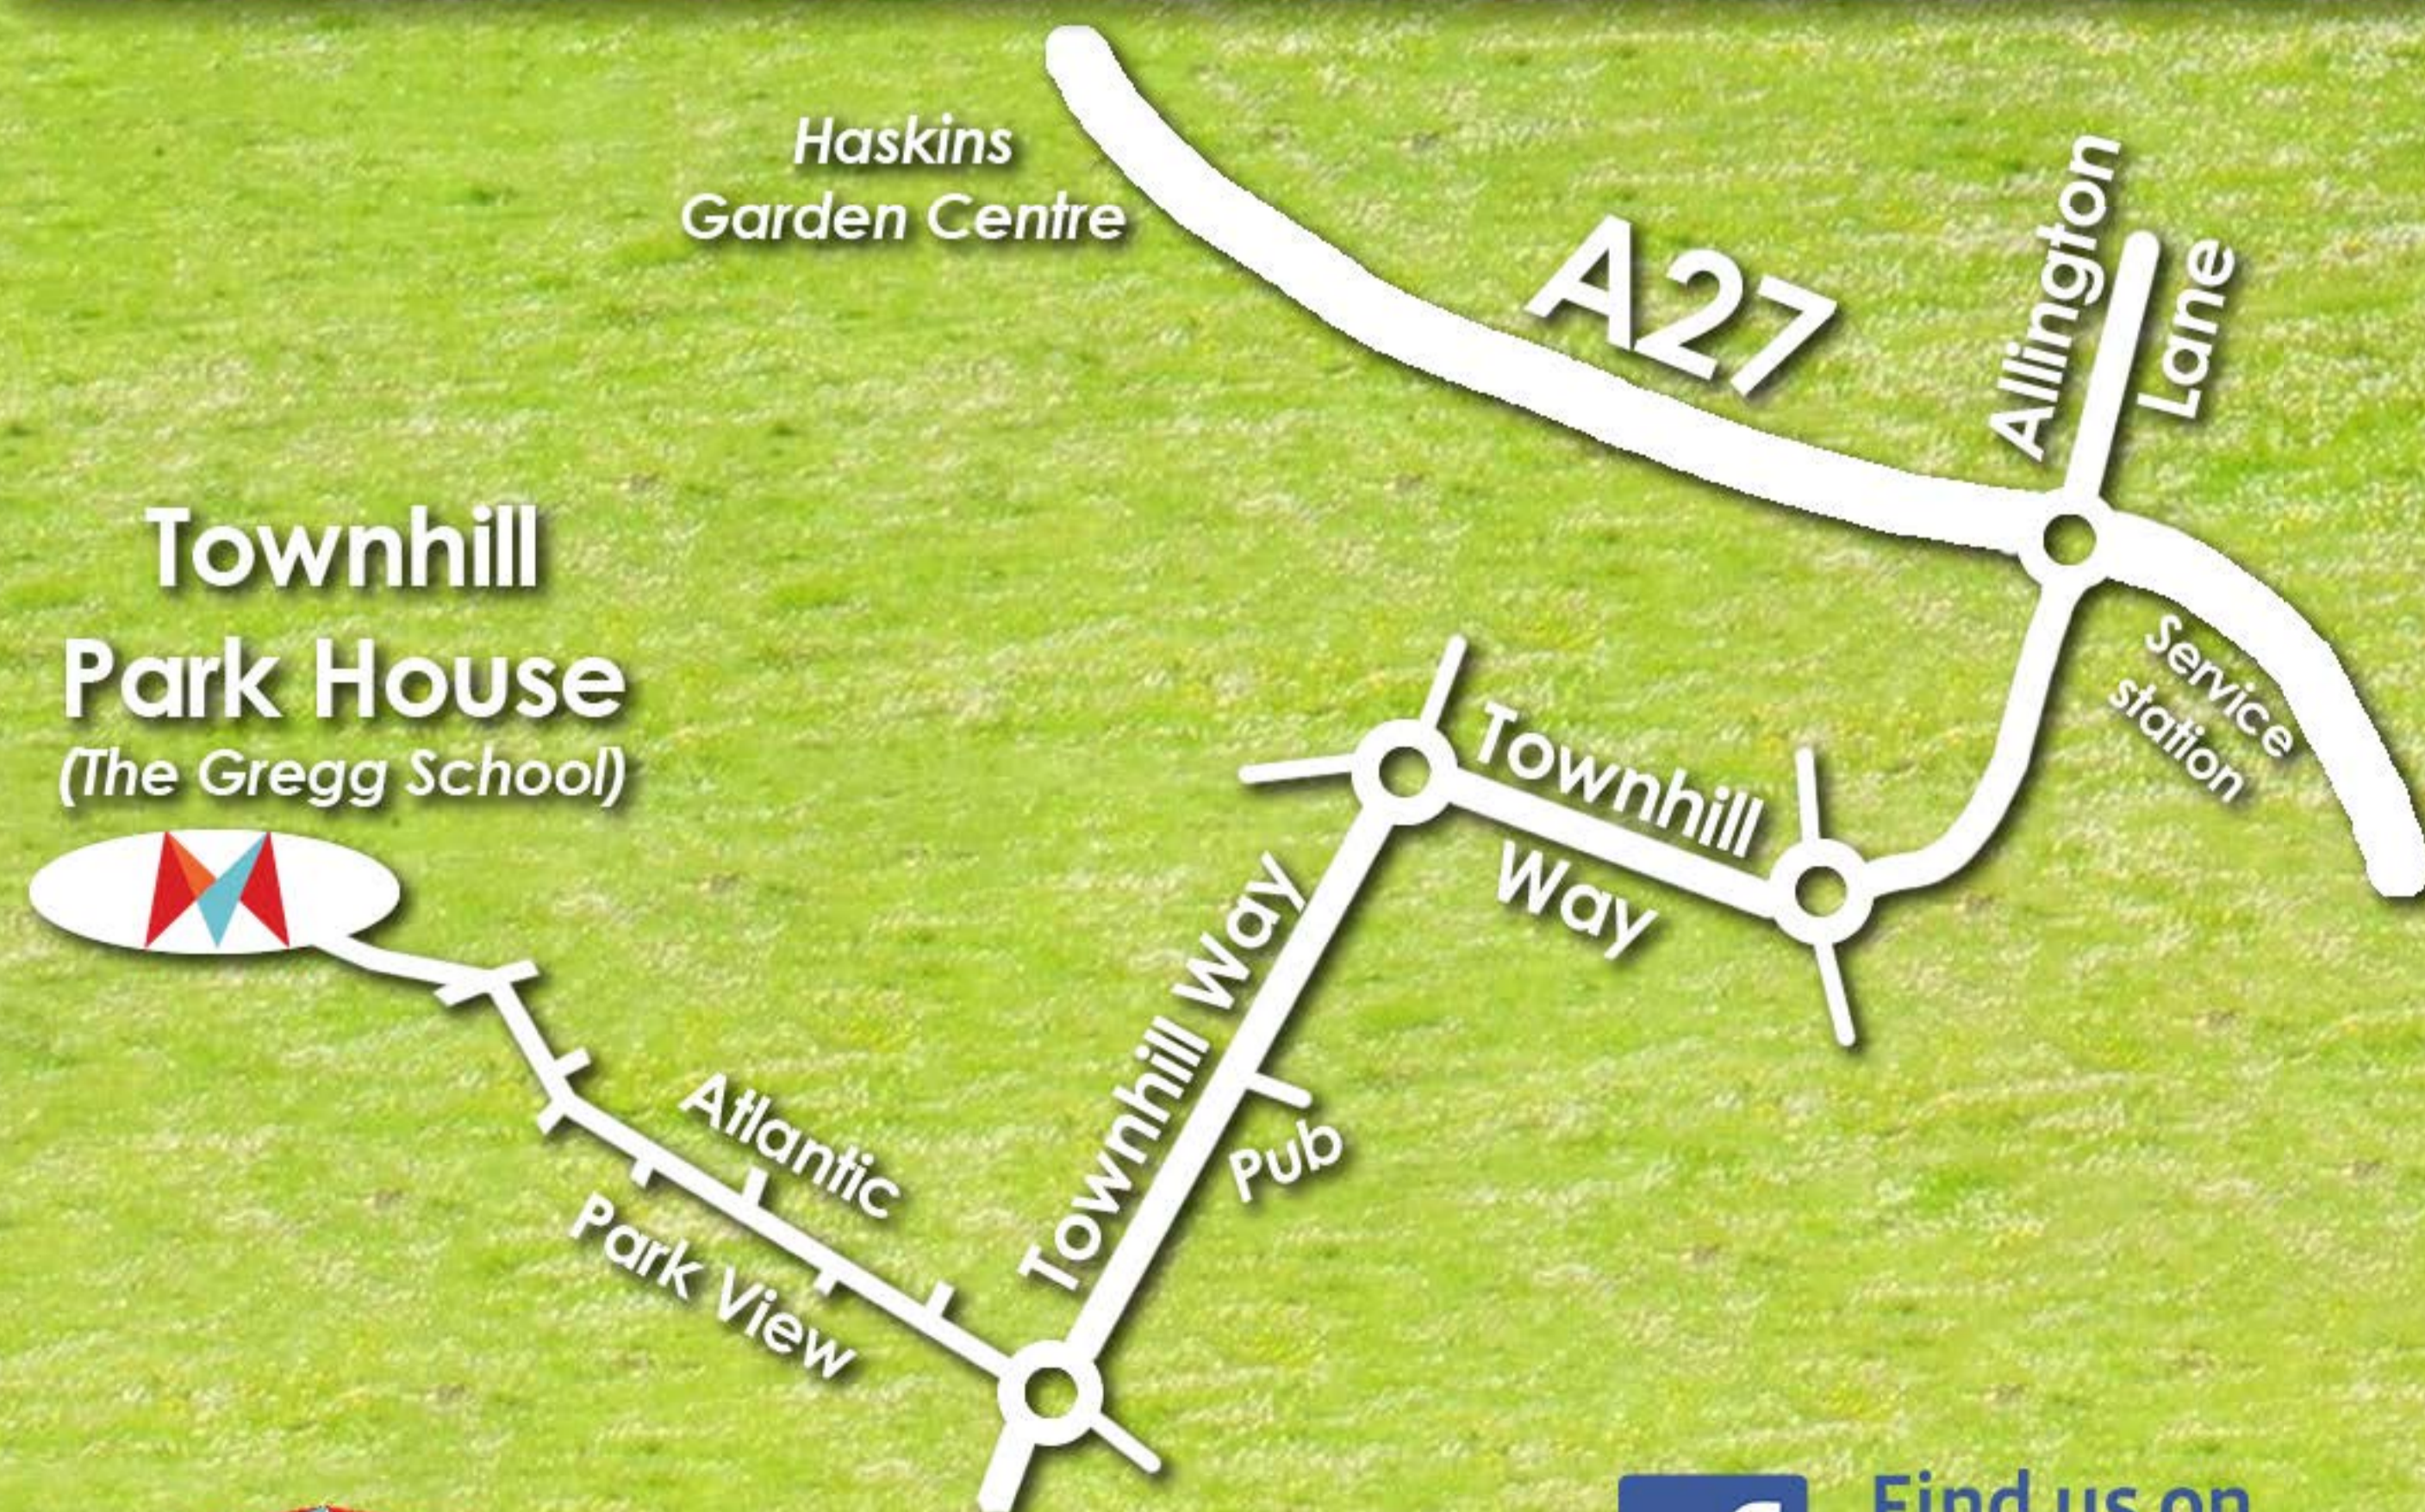

TOWNHILL PARK HOUSE

The Gregg School, Cutbush Lane, Southampton, SO18 3RR

How to Get There...

From A27 at the roundabout with Allington Lane turn into Townhill Way (1st exit from East, 3rd exit from West).

Go straight across first roundabout, first left at the next roundabout (still following Townhill Way).

Pass the "Two Brothers" (a "Sizzling" pub) on left.
Turn right (3rd exit) at next roundabout.

Townhill Park House (the Gregg School) is at the end of this road.