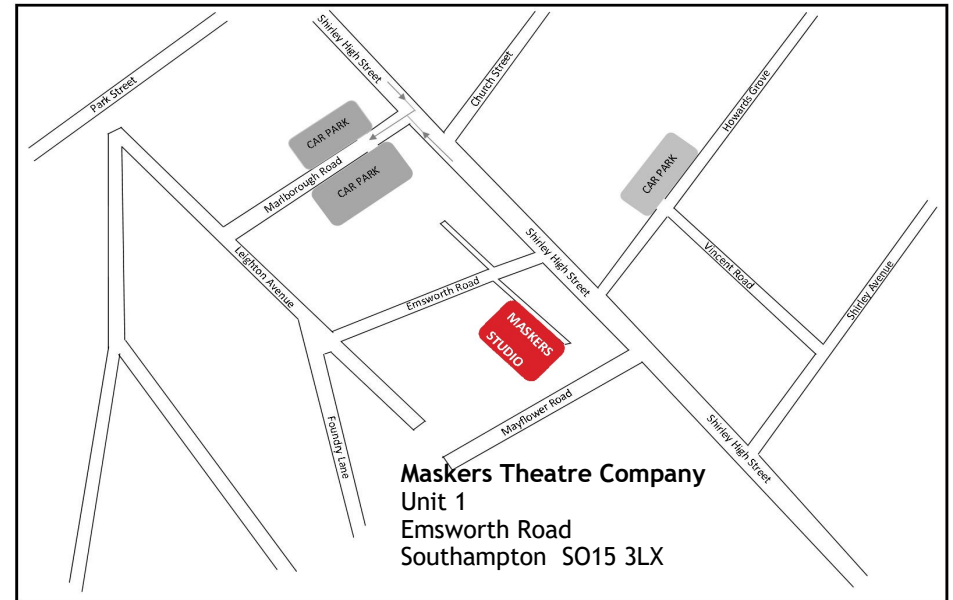

Finding the Maskers Studio Theatre:

Maskers Theatre Company
Unit 1
Emsworth Road
Southampton SO15 3LX

Join our mailing list to receive details of future shows:
Go to maskers.org.uk and click on the yellow "Receive Email Updates" box
or go to our 'Contact Us' page to sign up .

If you already receive postal updates please
Help Us Save the environment and over £1000 in postal costs!
by switching to email updates — just follow the same steps as above.