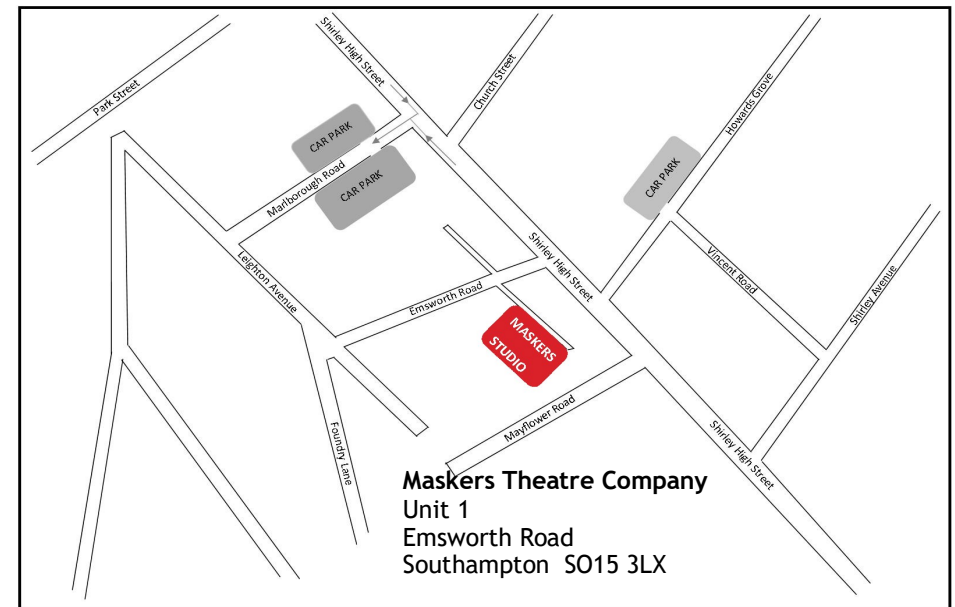

Finding the Maskers Studio Theatre:

Maskers Theatre Company
Unit 1
Emsworth Road
Southampton SO15 3LX

Join our mailing list to receive details of future shows:
Go to **maskers.org.uk** and click on the yellow "Receive Email Updates" box
or go to our 'Contact Us' page to sign up .

If you already receive postal updates please
Help Us Save the environment and over £1000 in postal costs!
by switching to email updates — just follow the same steps as above.