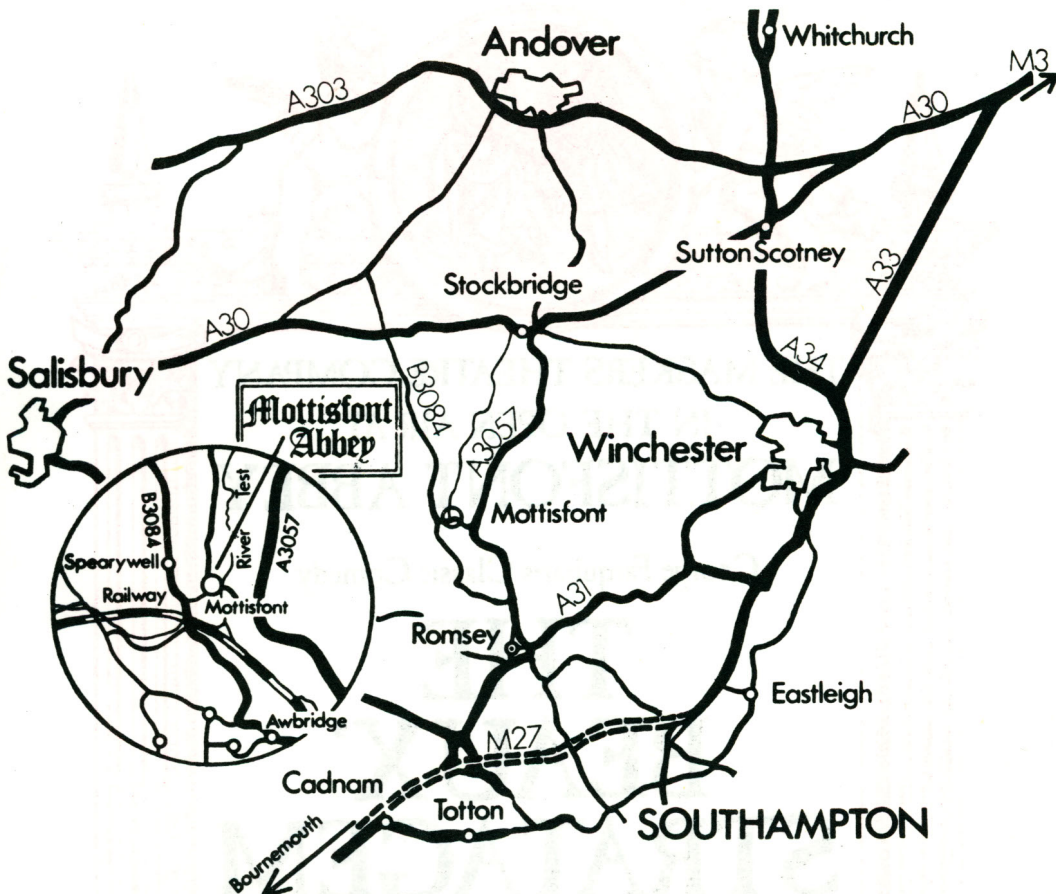

THE BEAUX' STRATAGEM

PLEASE ENTER NUMBER OF TICKETS REQUIRED IN BOXES BELOW AND PLEASE SUPPLY YOUR NAME AND ADDRESS

Please make cheques payable to MOTTISFONT ABBEY PLAY & send with SAE to MOTTISFONT ABBEY PLAY, ROMSEY, HANTS SO5 0LP

Date	Fri 17 July	Sat 18 July	Sun 19 July	Mon 20 July	Tues 21 July	Weds 22 July	Thur 23 July	Fri 24 July	Sat 25 July
No. of Tickets									

Tickets £4.00

OAPs/Students £2.50

TOTAL ENCLOSED £